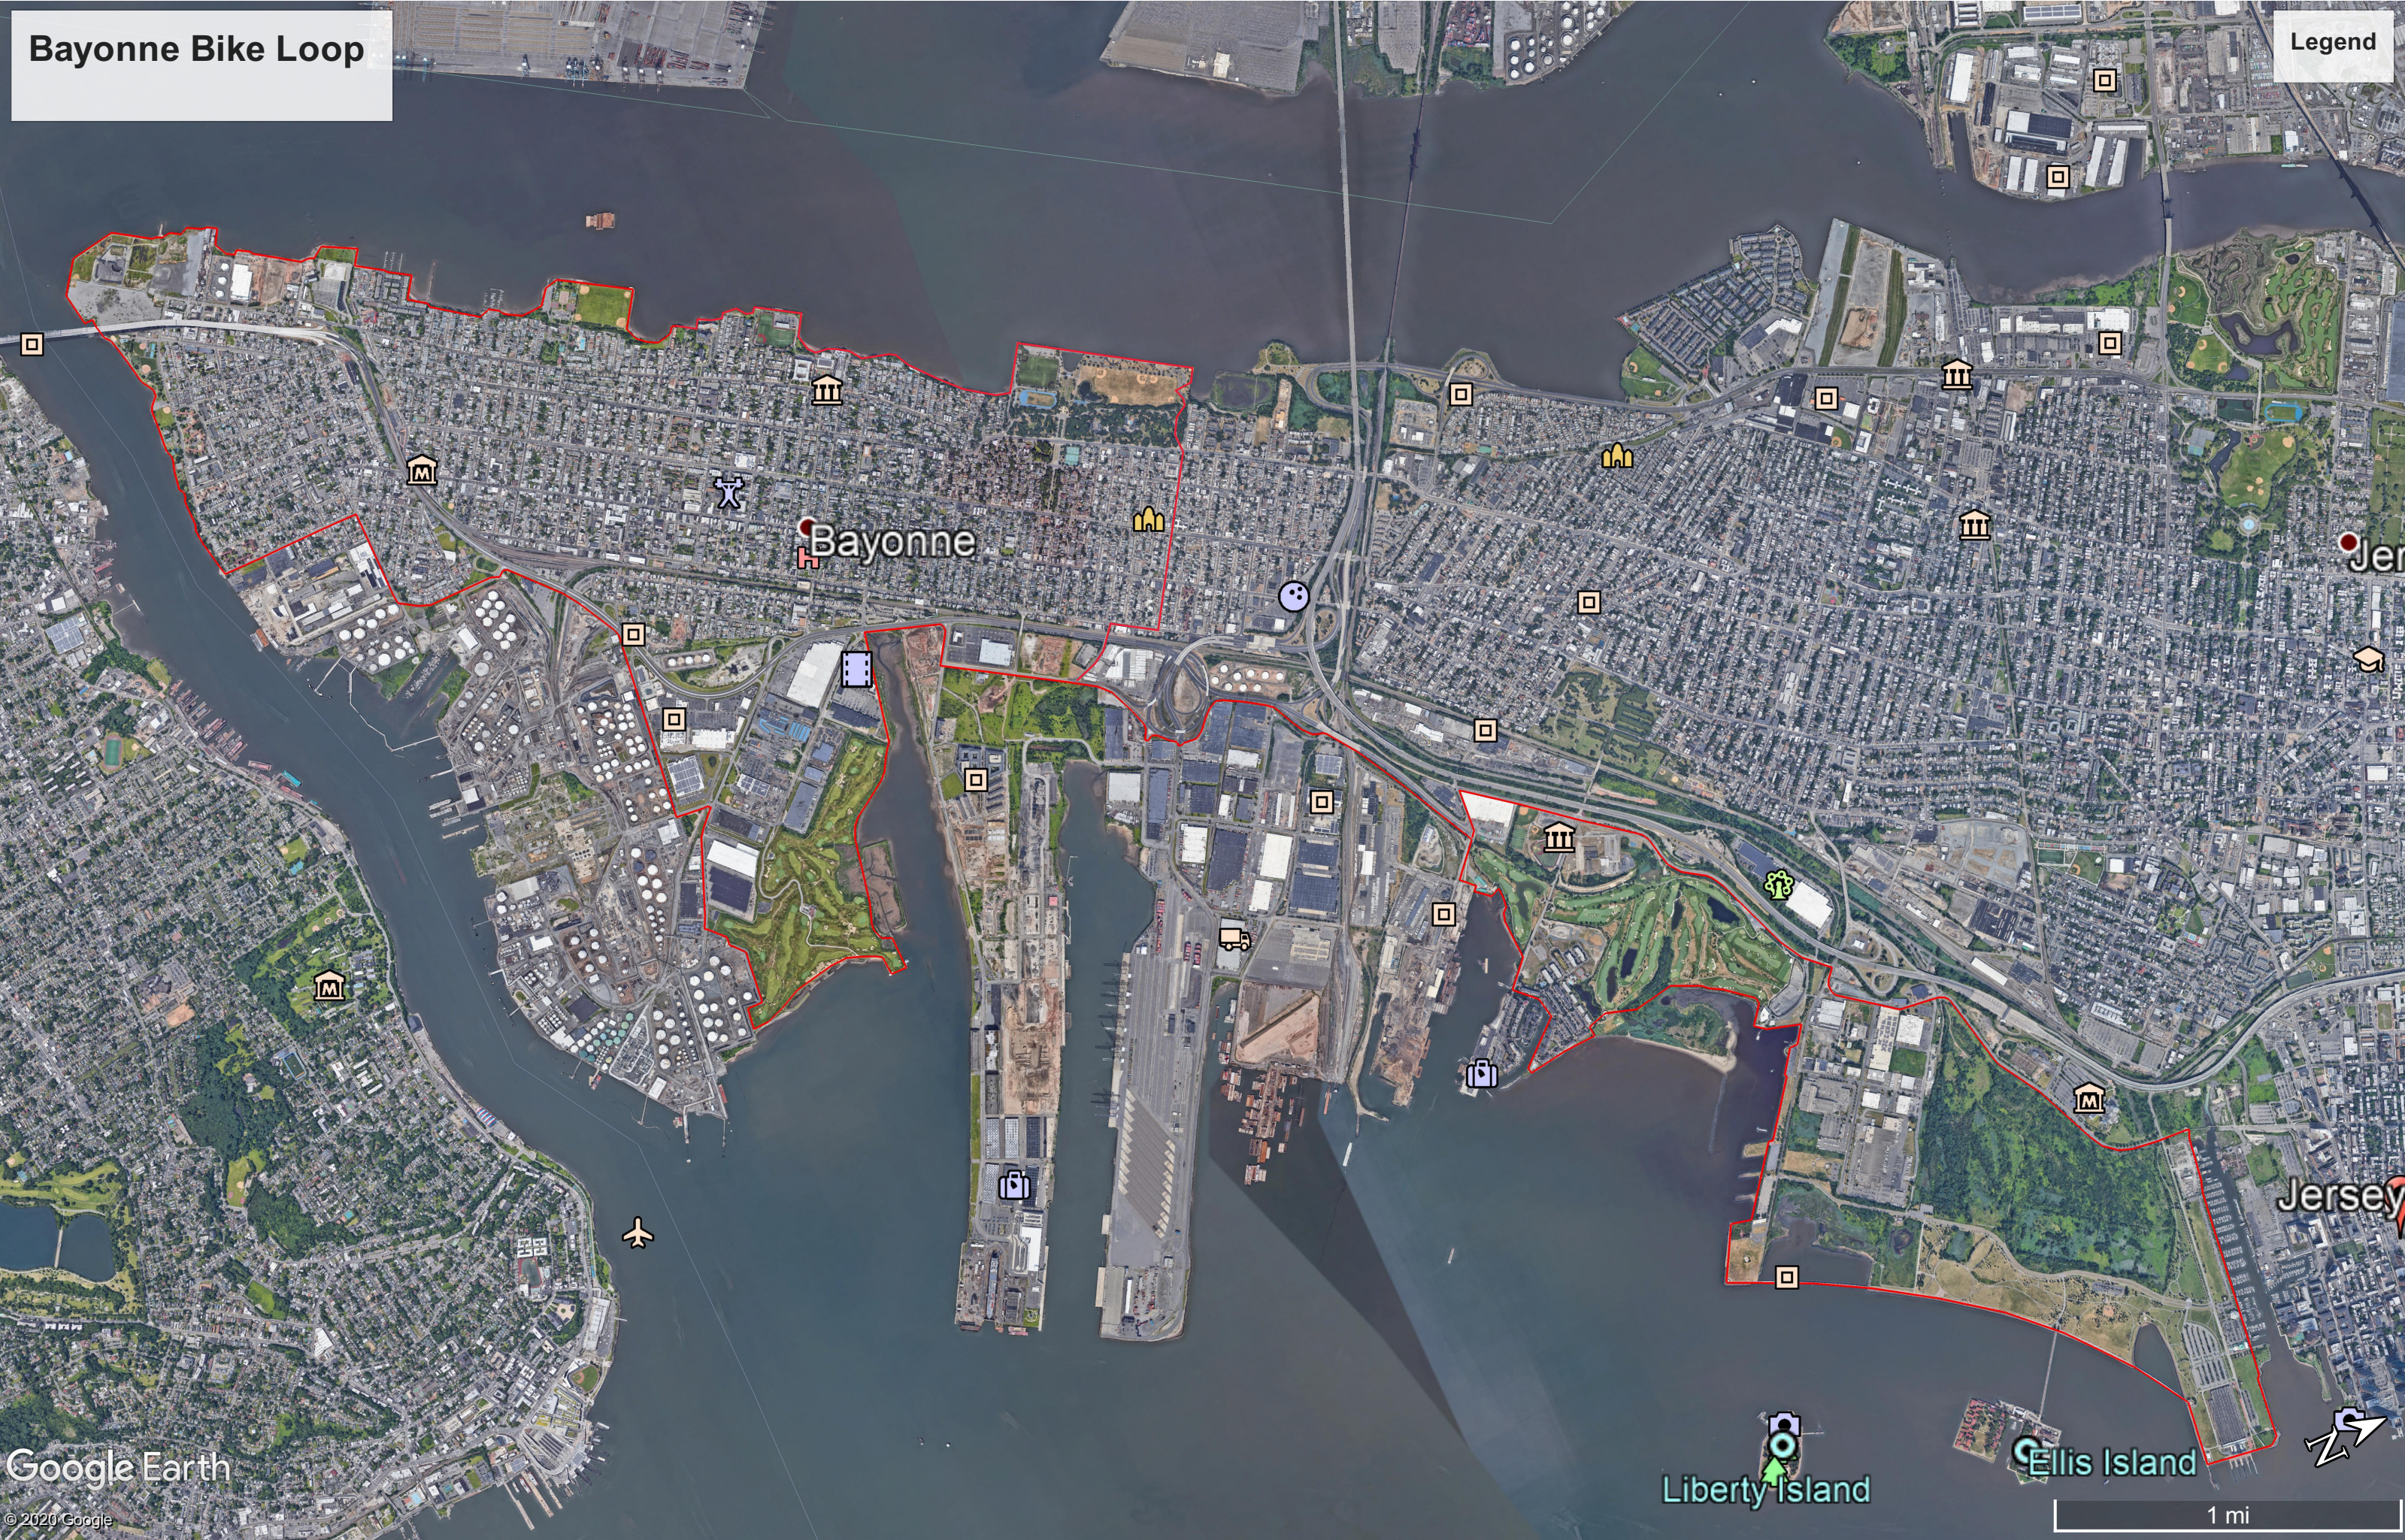

Bayonne Bike Loop

Legend

Google Earth

© 2020 Google

Liberty Island

Ellis Island

1 mi